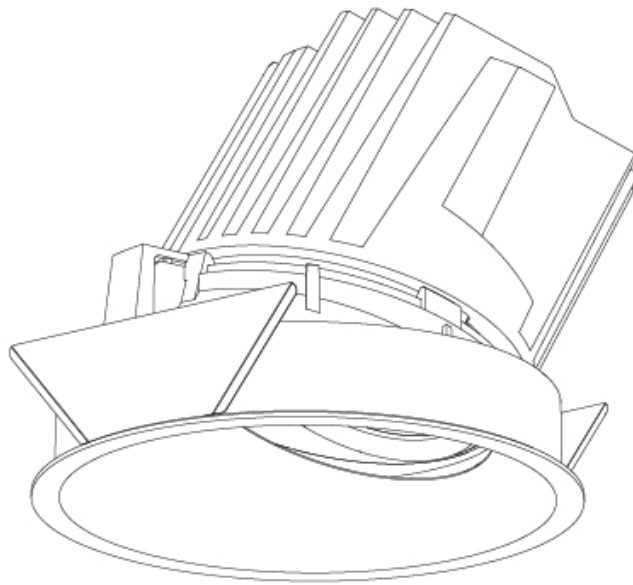

BIONIQ ROUND WALLWASH RECESSED

A35338-

PROJECT

TYPE

SPECIFIER

QUANTITY

DATE