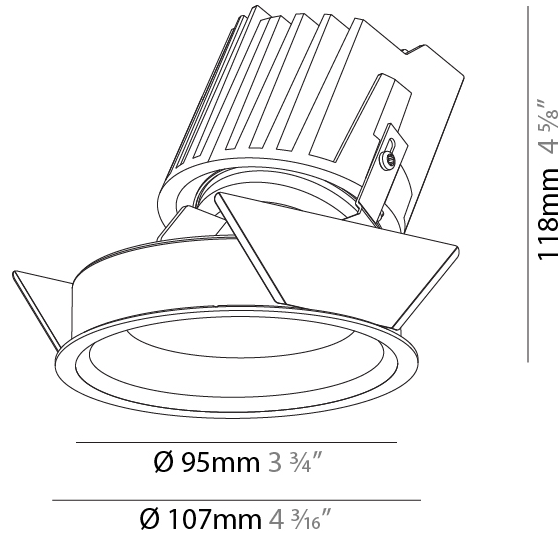

RATINGS AND CERTIFICATIONS

Certified By: Certified for North American Standards
IP rating: IP20