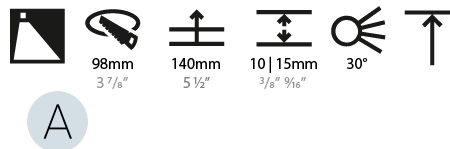

PHYSICAL

Shape: Round
Diameter (mm): 107
Diameter (in): 4 3/16
Height (mm): 118
Height (in): 4 5/8
Ceiling Thickness (mm): 10 / 12.5 / 15
Ceiling Thickness (in): 3/8 or 1/2 or 9/16
Min. Recessing Depth (mm): 140
Min. Recessing Depth (in): 5 1/2
Light Distribution: Adjustable / Asymmetric
Weight (kg): 0.473
Weight (lbs): 1.04
Fixture Finish: SSR / BKV / CWI / CRY / HAB / LAG / UFT / ITA / RUA / RUR / MIC / FTG / MYG / TWT / LOD / PUS / FRO / FUP / KIA / POP / BLS / SPG / MEY / GOH / GUM / CHC / COM / ABZ / JAG / OBR / MOS / ROR
Fixture Material: Aluminum Die Cast
Cut-out Measurements: 98mm / 3 7/8"

ELECTRICAL

Lamp Type: LED (Zhaga Standard)
Input Wattage (W): 16.5
Total Output Wattage (W): 14
Dimming: Tri-Mode (Non-Dimming and Phase Dimming (120Vac only) and 0-10V Dimming)
Driver Included: No
Driver Location: Recessed Housing
Driver Type: Constant Current - Universal
Driver Class: Class 2
Housing: See components
Input Voltage (V): 120 - 277
Constant Current (MA): 350

LED

Number of LEDs: 1
Color Temperature (°K): 2700 / 3000 / 3500 / 4000
Max. Delivered Lumen (lm): 1030 / 1070 / 1117 / 1140
Nominal Lumen (lm): 1386 / 1438 / 1511 / 1542
CRI: >90 CRI
Lamp Life (hrs): 50000

OPTICAL

Reflector: 20 / 40 / 60
Adjustability: Fixed

RATINGS AND CERTIFICATIONS

Certified By: Certified for North American Standards
IP rating: IP20