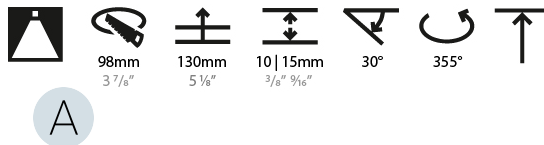

PHYSICAL

Shape: Round
Diameter (mm): 107
Diameter (in): 4 3/16
Height (mm): 112
Height (in): 4 7/16
Ceiling Thickness (mm): 10 / 12.5 / 15
Ceiling Thickness (in): 3/8 or 1/2 or 9/16
Min. Recessing Depth (mm): 130
Min. Recessing Depth (in): 5 1/8
Light Distribution: Adjustable / Downlight
Weight (kg): 0.484
Weight (lbs): 1.07
Fixture Finish: SSR / BKV / CWI / CRY / HAB / LAG / UFT / ITA / RUA / RUR / MIC / FTG / MYG / TWT / LOD / PUS / FRO / FUP / KIA / POP / BLS / SPG / MEY / GOH / GUM / CHC / COM / ABZ / JAG / OBR / MOS / ROR
Fixture Material: Aluminum Die Cast
Cut-out Measurements: 98mm / 3 7/8"

ELECTRICAL

Lamp Type: LED (Zhaga Standard)
Input Wattage (W): 16.5
Total Output Wattage (W): 14
Dimming: Tri-Mode (Non-Dimming and Phase Dimming (120Vac only) and 0-10V Dimming)
Driver Included: No
Driver Location: Recessed Housing
Driver Type: Constant Current - Universal
Driver Class: Class 2
Housing: See components
Input Voltage (V): 120 - 277
Constant Current (MA): 500

LED

Number of LEDs: 1
Color Temperature (°K): 2700 / 3000 / 3500 / 4000
Max. Delivered Lumen (lm): 1140 / 1180 / 1245 / 1270
Nominal Lumen (lm): 1386 / 1438 / 1511 / 1542
CRI: >90 CRI
Lamp Life (hrs): 50000

OPTICAL

Reflector: 14 / 18 / 42
Adjustability: Rotational 355°, Tilt 30°

RATINGS AND CERTIFICATIONS

Certified By: Certified for North American Standards
IP rating: IP54