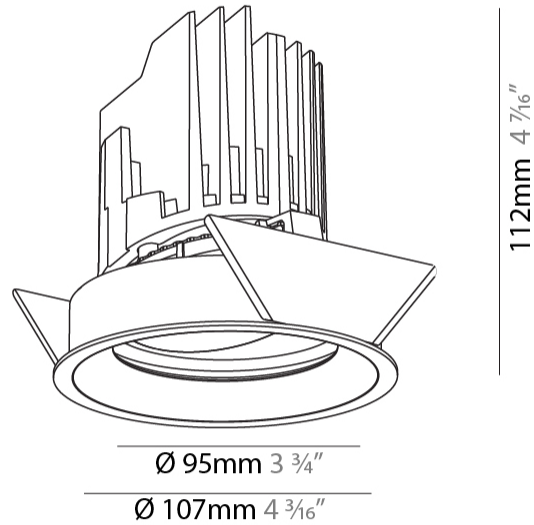

PHYSICAL

Shape: Round
Diameter (mm): 107
Diameter (in): 4 3/16
Height (mm): 112
Height (in): 4 7/16
Ceiling Thickness (mm): 10 / 12.5 / 15
Ceiling Thickness (in): 3/8 or 1/2 or 9/16
Min. Recessing Depth (mm): 130
Min. Recessing Depth (in): 5 1/8
Light Distribution: Adjustable / Downlight
Weight (kg): 0.46
Weight (lbs): 1.01
Fixture Finish: SSR / BKV / CWI / CRY / HAB / LAG / UFT / ITA / RUA / RUR / MIC / FTG / MYG / TWT / LOD / PUS / FRO / FUP / KIA / POP / BLS / SPG / MEY / GOH / GUM / CHC / COM / ABZ / JAG / OBR / MOS / ROR
Fixture Material: Aluminum Die Cast
Cut-out Measurements: 98mm / 3 7/8"

ELECTRICAL

Lamp Type: LED (Zhaga Standard)
Input Wattage (W): 16.5
Total Output Wattage (W): 14
Dimming: Tri-Mode (Non-Dimming and Phase Dimming (120Vac only) and 0-10V Dimming)
Driver Included: No
Driver Location: Recessed Housing
Driver Type: Constant Current - Universal
Driver Class: Class 2
Housing: See components
Input Voltage (V): 120 - 277
Constant Current (MA): 500

LED

Number of LEDs: 1
Color Temperature (°K): 2700 / 3000 / 3500 / 4000
Max. Delivered Lumen (lm): 930 / 960 / 1009 / 1030
Nominal Lumen (lm): 1386 / 1438 / 1511 / 1542
CRI: >90 CRI
Lamp Life (hrs): 50000

OPTICAL

Reflector: 20 / 40 / 60
Adjustability: Rotational 355°, Tilt 30°

RATINGS AND CERTIFICATIONS

Certified By: Certified for North American Standards
IP rating: IP20