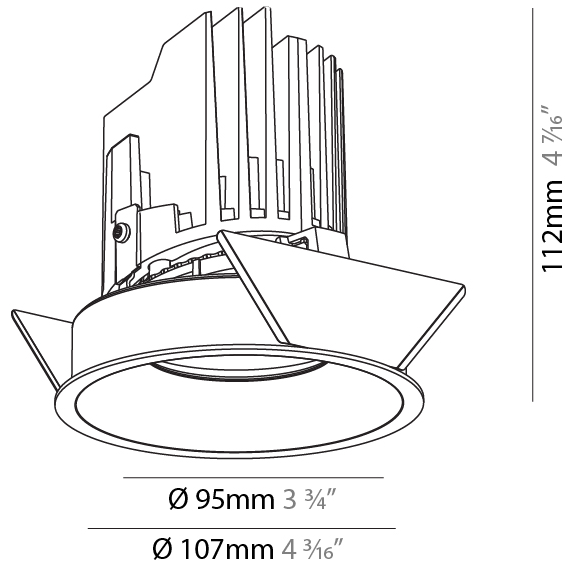

PHYSICAL

Shape: Round
Diameter (mm): 107
Diameter (in): 4 3/16
Height (mm): 112
Height (in): 4 7/16
Ceiling Thickness (mm): 10 / 12.5 / 15
Ceiling Thickness (in): 3/8 or 1/2 or 9/16
Min. Recessing Depth (mm): 130
Min. Recessing Depth (in): 5 1/8
Light Distribution: Adjustable / Downlight
Weight (kg): 0.465
Weight (lbs): 1.03
Fixture Finish: SSR / BKV / CWI / CRY / HAB / LAG / UFT / ITA / RUA / RUR / MIC / FTG / MYG / TWT / LOD / PUS / FRO / FUP / KIA / POP / BLS / SPG / MEY / GOH / GUM / CHC / COM / ABZ / JAG / OBR / MOS / ROR
Fixture Material: Aluminum Die Cast
Cut-out Measurements: 98mm / 3 7/8"

ELECTRICAL

Lamp Type: LED (Zhaga Standard)
Input Wattage (W): 16.5
Total Output Wattage (W): 13
Dimming: Tri-Mode (Non-Dimming and Phase Dimming (120Vac only) and 0-10V Dimming)
Driver Included: No
Driver Location: Recessed Housing
Driver Type: Constant Current - Universal
Driver Class: Class 2
Housing: See components
Input Voltage (V): 120 - 277
Constant Current (MA): 500

LED

Number of LEDs: 1
Color Temperature (°K): 2700 / 3000 / 3500 / 4000
Max. Delivered Lumen (lm): 1130 / 1180 / 1235 / 1260
Nominal Lumen (lm): 1386 / 1438 / 1511 / 1542
CRI: >90 CRI
Lamp Life (hrs): 50000

OPTICAL

Reflector: 20 / 40 / 60
Adjustability: Rotational 355°, Tilt 10°

RATINGS AND CERTIFICATIONS

Certified By: Certified for North American Standards
IP rating: IP54