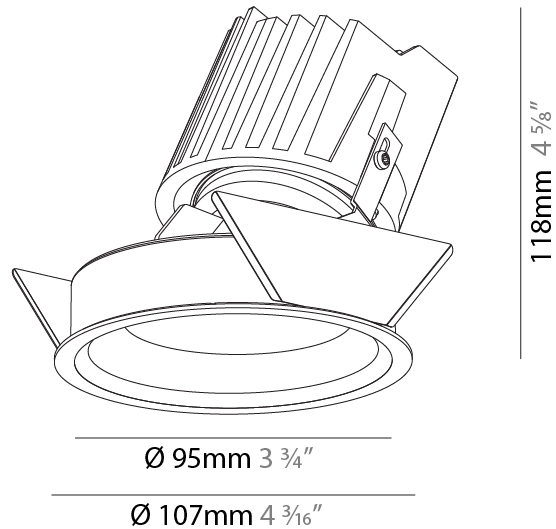

PHYSICAL

Shape: Round
Diameter (mm): 107
Diameter (in): 4 3/16
Height (mm): 118
Height (in): 4 5/8
Ceiling Thickness (mm): 10 / 12.5 / 15
Ceiling Thickness (in): 3/8 or 1/2 or 9/16
Min. Recessing Depth (mm): 140
Min. Recessing Depth (in): 5 1/2
Light Distribution: Adjustable / Asymmetric
Weight (kg): 0.473
Weight (lbs): 1.04
Fixture Finish: SSR / BKV / CWI / CRY / HAB / LAG / UFT / ITA / RUA / RUR / MIC / FTG / MYG / TWT / LOD / PUS / FRO / FUP / KIA / POP / BLS / SPG / MEY / GOH / GUM / CHC / COM / ABZ / JAG / OBR / MOS / ROR
Fixture Material: Aluminum Die Cast
Cut-out Measurements: 98mm / 3 7/8"

ELECTRICAL

Lamp Type: LED (Zhaga Standard)
Input Wattage (W): 16.5
Total Output Wattage (W): 14
Dimming: Tri-Mode (Non-Dimming and Phase Dimming (120Vac only) and 0-10V Dimming)
Driver Included: No
Driver Location: Recessed Housing
Driver Type: Constant Current - Universal
Driver Class: Class 2
Housing: See components
Input Voltage (V): 120 - 277
Constant Current (MA): 350

LED

Number of LEDs: 1
Color Temperature (°K): 2700 / 3000 / 3500 / 4000
Max. Delivered Lumen (lm): 1030 / 1070 / 1117 / 1140
Nominal Lumen (lm): 1386 / 1438 / 1511 / 1542
CRI: >90 CRI
Lamp Life (hrs): 50000

OPTICAL

Reflector: 20 / 40 / 60
Adjustability: Fixed

RATINGS AND CERTIFICATIONS

Certified By: Certified for North American Standards
IP rating: IP20